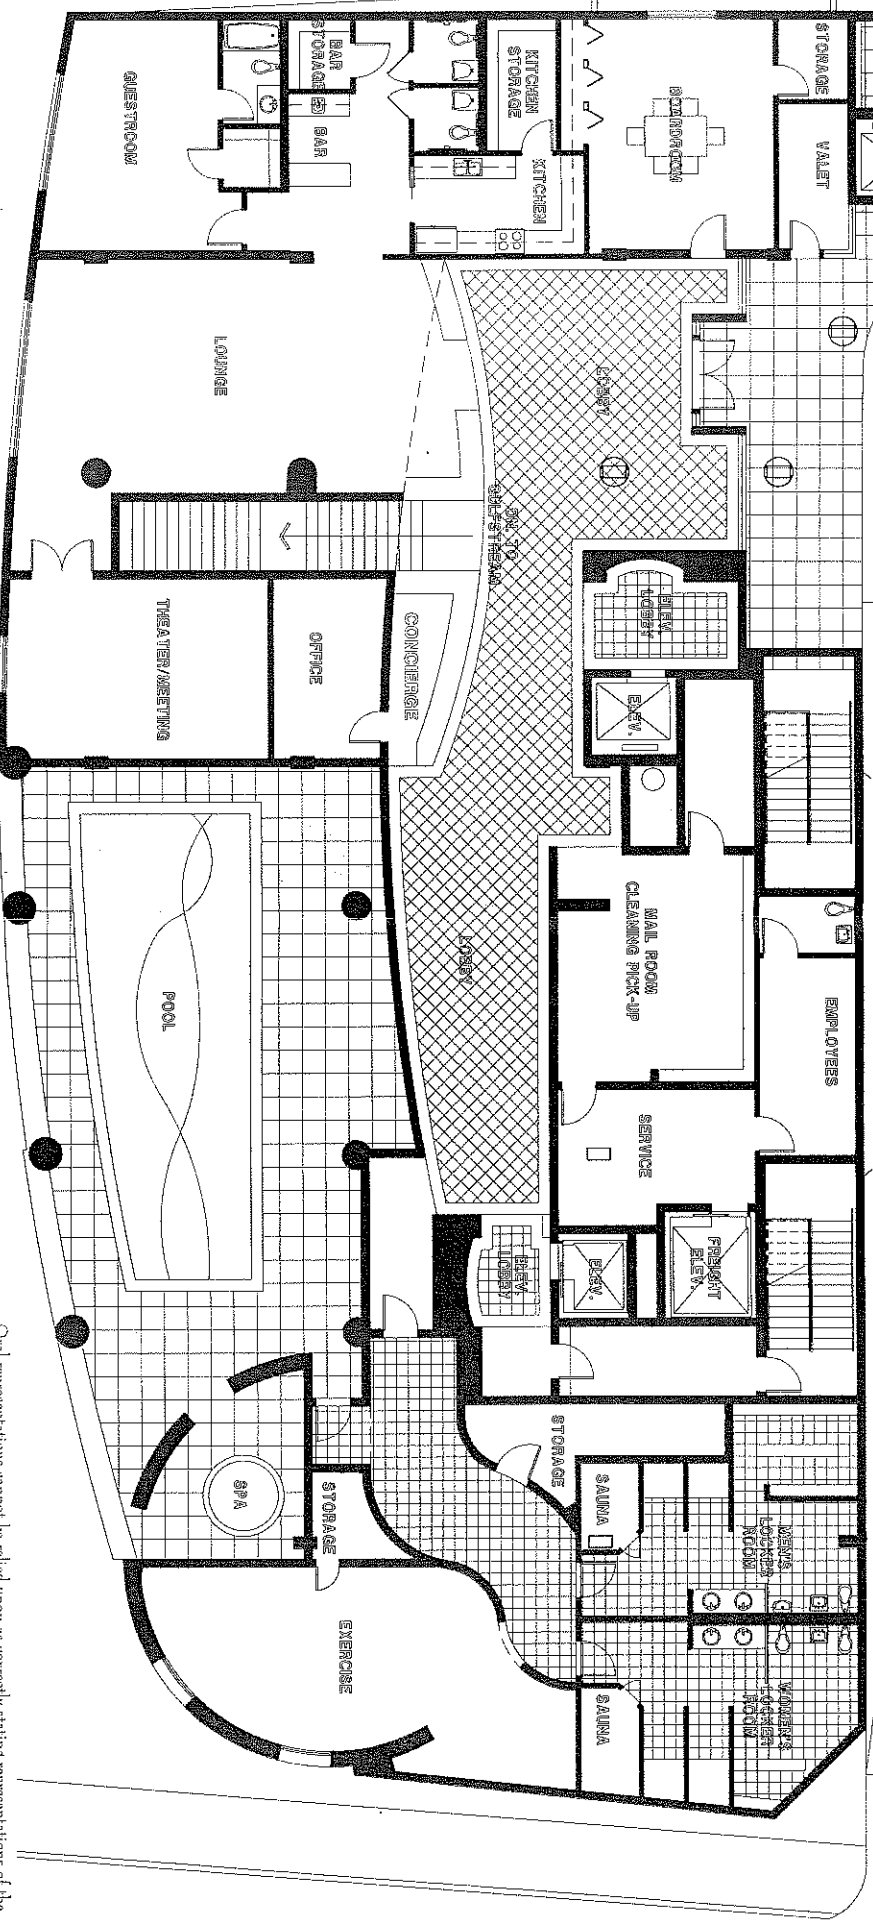

Lobby, Concierge, Recreation & Fitness Center

Provided by:

Candy Swick & Company
Architectural Firm, Inc.
941-954-9000

Not to scale

Oral representations cannot be relied upon as correctly stating representations of the developer. For correct representations, make reference to this brochure and to the documents required by Section 718.503, Florida Statutes, to be furnished by the developer to buyer.