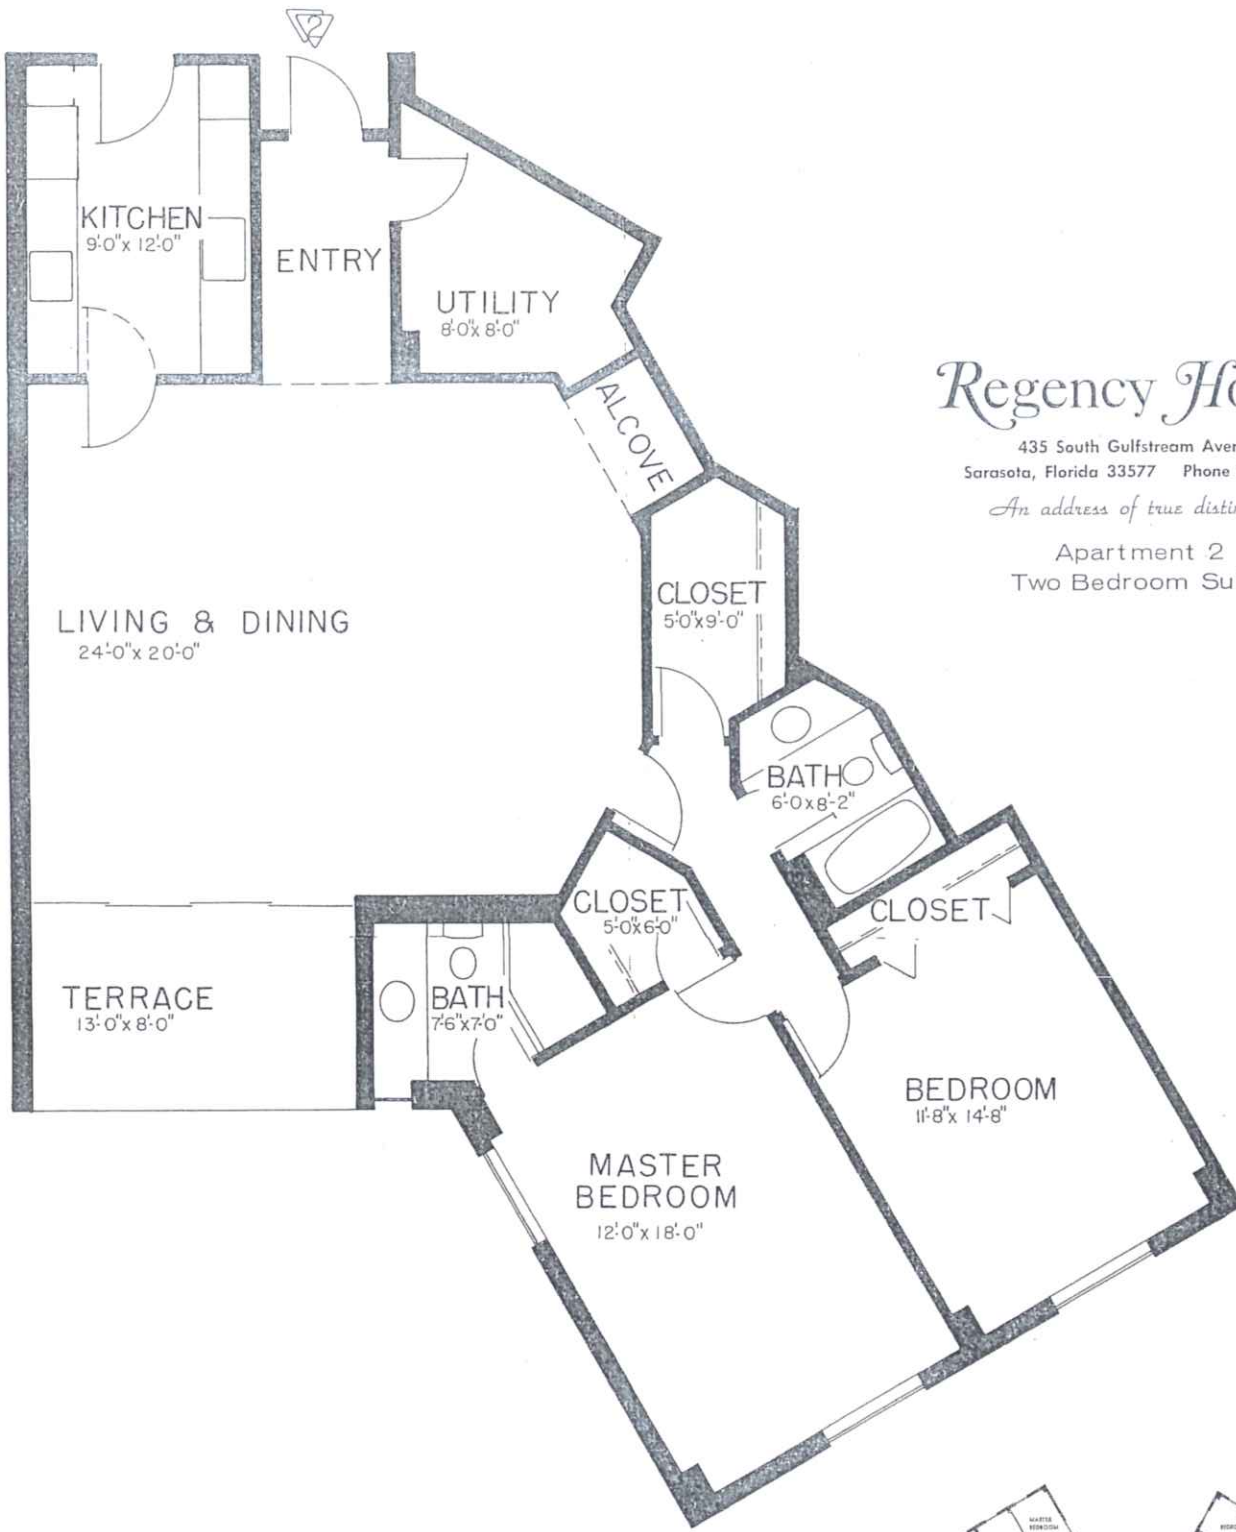

Regency House

435 South Gulfstream Avenue
Sarasota, Florida 33577

An address of true distinction

Apartment 1
Three Bedroom Suite

Provided by:

Candy Swick & Company
 Licensed Real Estate Broker
941-954-9000

* Floating Partition- for maximum flexibility.
for formal diningroom or completely open livingroom.

Regency House

435 South Gulfstream Avenue
Sarasota, Florida 33577 Phone 955-6300

An address of true distinction

Provided by:

Candy Swick & Company
Licensed Real Estate Broker

941-954-9000

*Floating Partition- for maximum flexibility.
for formal diningroom or completely open livingroom.