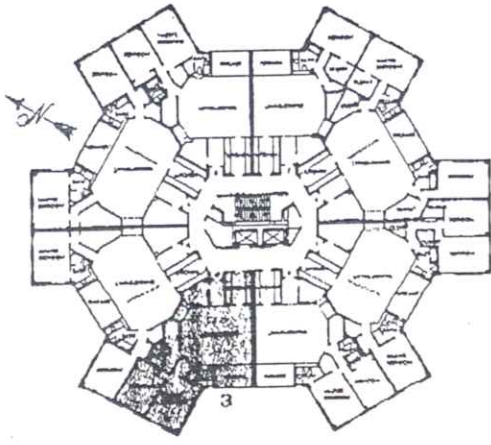

Provided by:

Candy Swick & Company
Licensed Real Estate Broker
941-954-9000