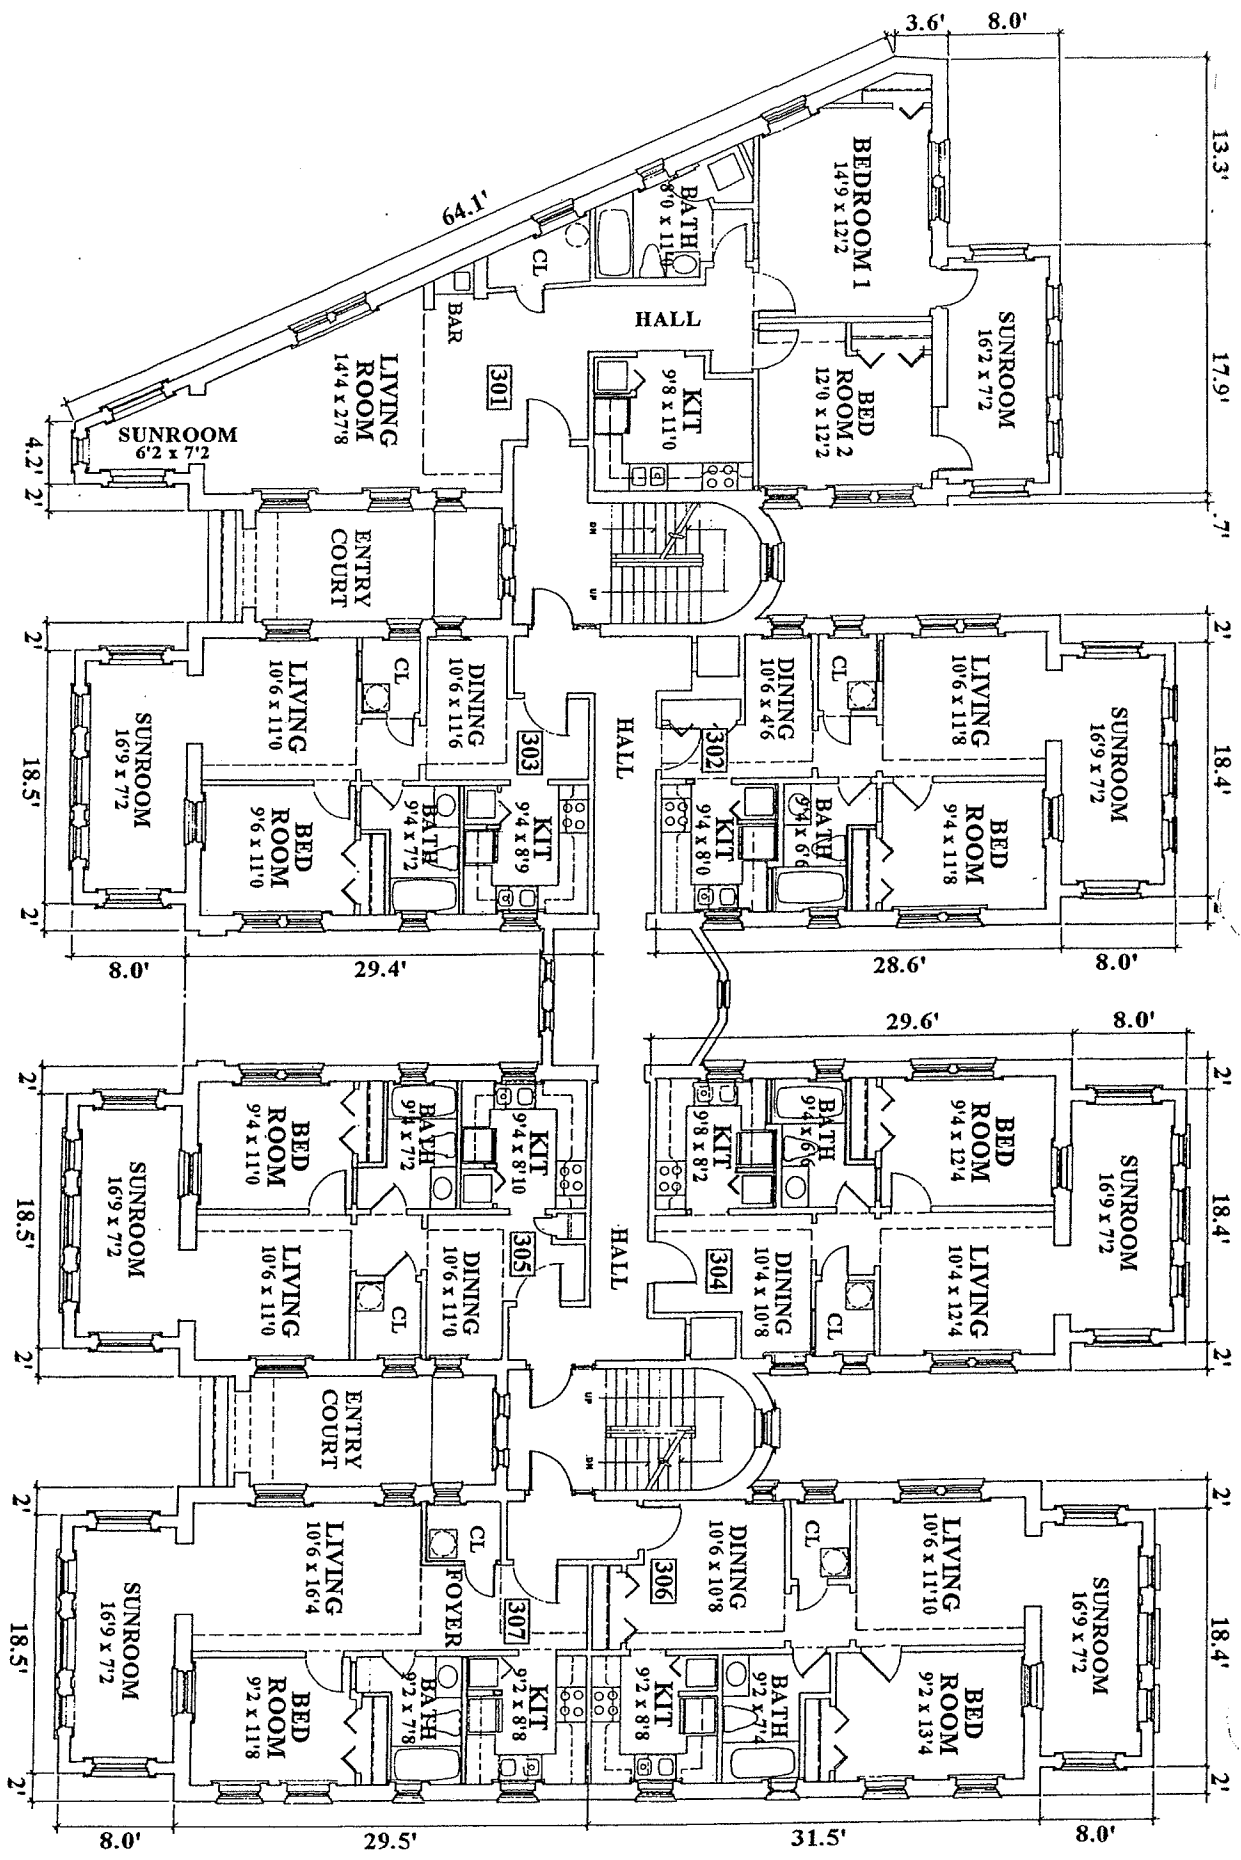

Dimensions are approximate in feet and inches and represent the longest interior dimensions of the room

FRANCES CARLTON CONDOMINIUM SECOND FLOOR PLAN

THE ADP GROUP
ARCHITECTURE • DESIGN • PLANNING

1440 BAYVIEW AVENUE
SUITE 200
SOUTH BAY
SOUTH BAY, CA 94231
TEL: 415.423.1423

Dimensions are approximate in feet and inches and represent the longest interior dimensions of the room

FRANCES CARLTON CONDOMINIUM THIRD FLOOR PLAN

THE ADP GROUP
 ARCHITECTURE • DESIGN • PLANNING
 149 COCOANUT AVENUE SARASOTA, FLORIDA 34236